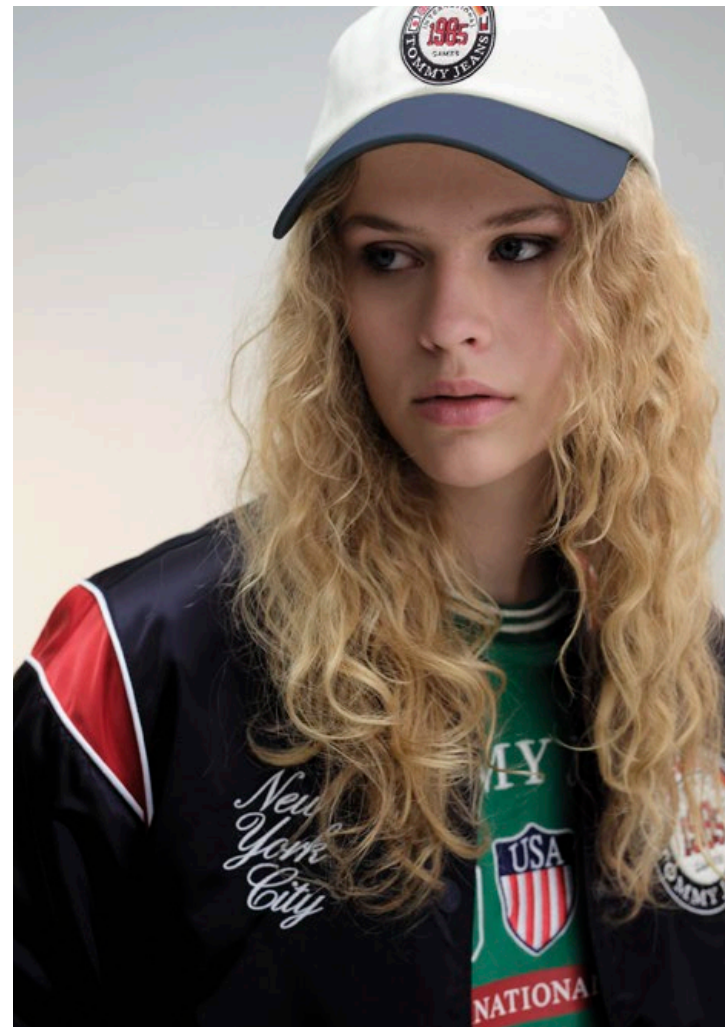

14

ARCHIVE GAMES SATIN BOMBER Twilight Indigo |
ARCHIVE GAMES CREW Green Malachite | **DAISY JEAN** Denim Light |
ARCHIVE GAMES CAP Ecrú | **THE BROOKLYN SUSTAINABLE** White