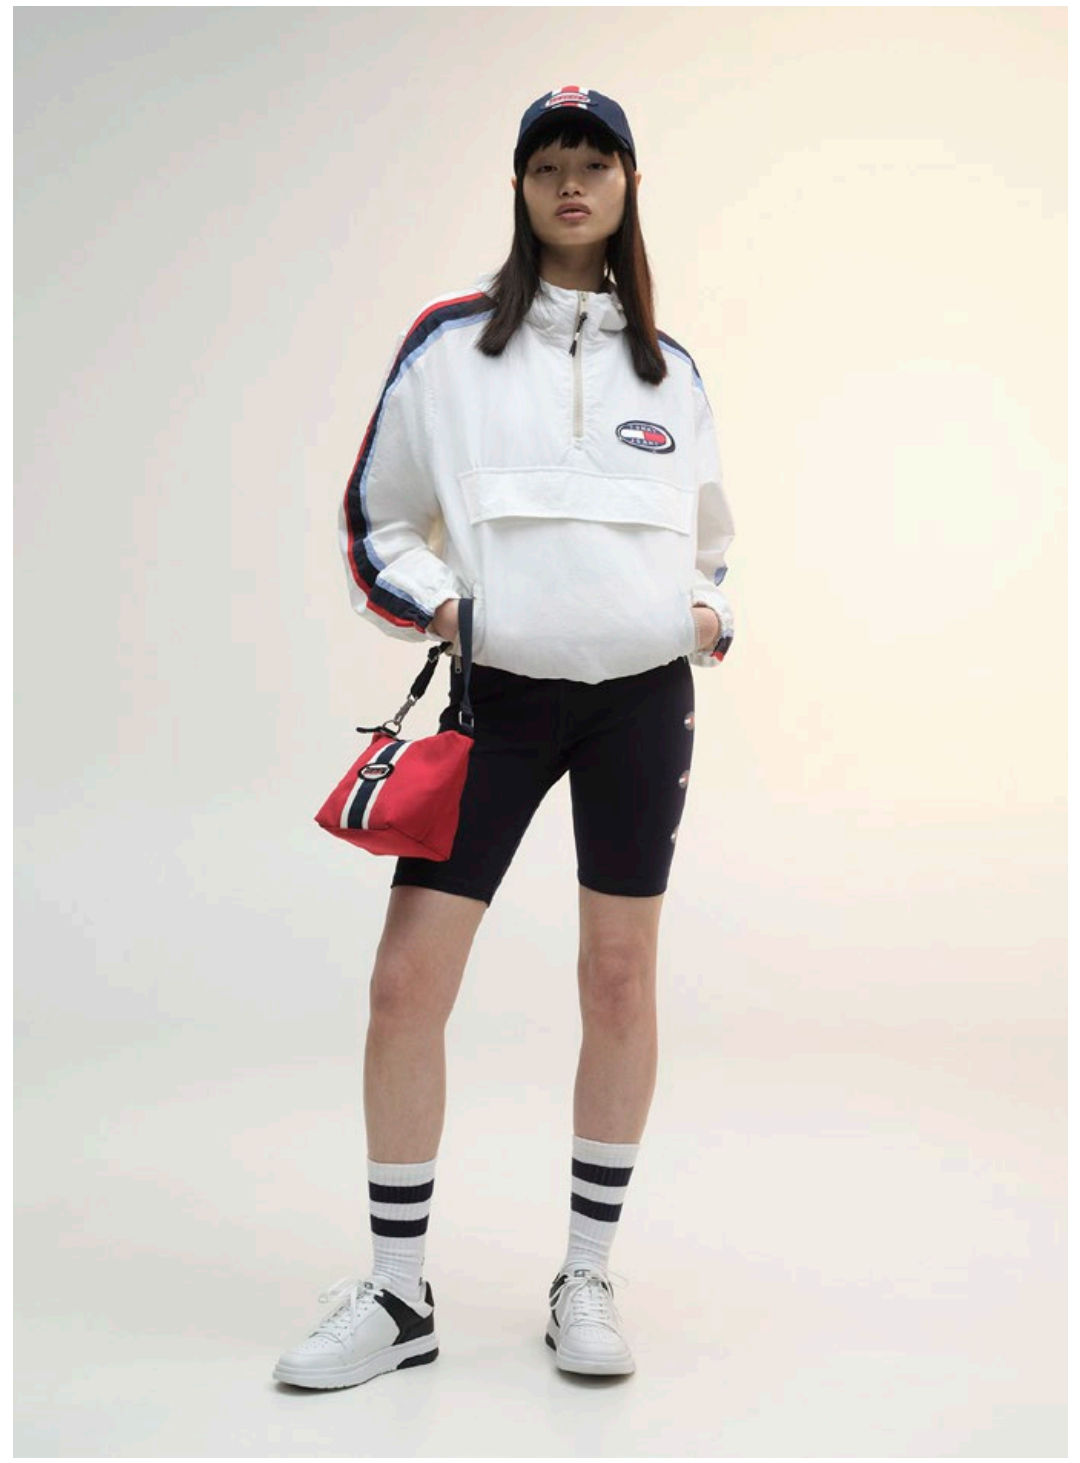

07

ARCHIVE CHICAGO POPOVER Ancient White | **ARCHIVE CYCLE SHORT** Dark Night Navy |
PREP CAP Dark Night Navy | **HERITAGE SHOULDER BAG** Medium Red |
SKATE SNEAKER ELEVATED Black