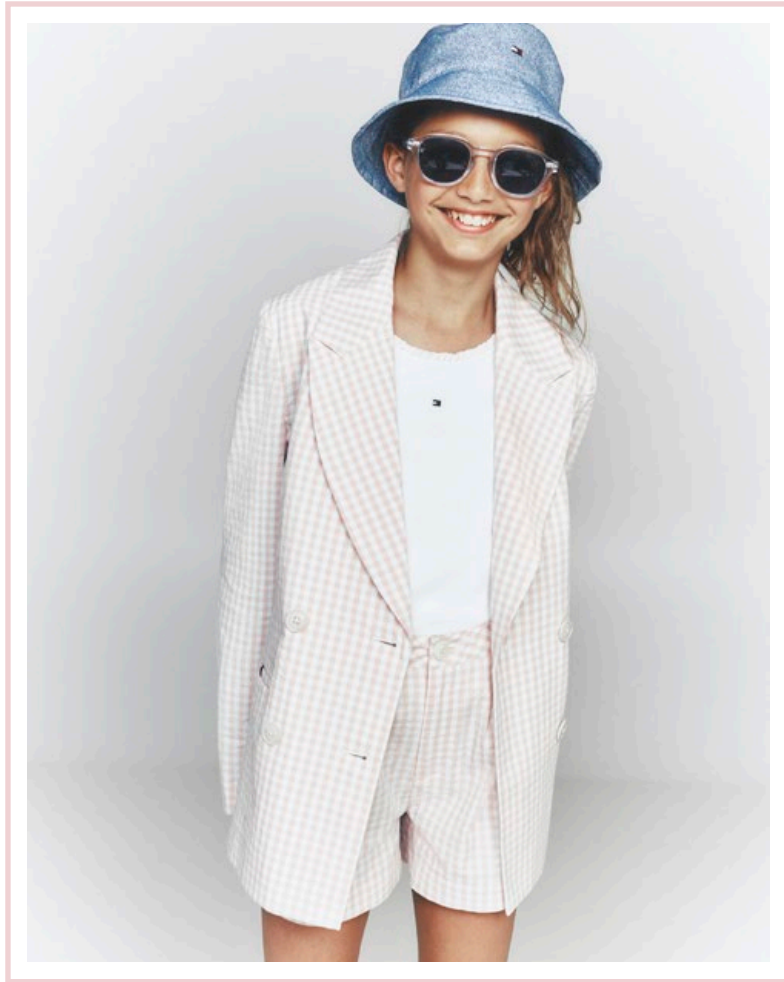

09

GLOBAL STRIPE HALF ZIP Calico | POLO SHOULDER STRIPE DRESS Whimsy Pink |
TRACK CLUB TURNLOCK Space Blue | LOW CUT SHOE Milk

10

MONOTYPE ARCH SEAL TEE Fierce Red | MONOTYPE 1985 ARCH BOMBER Desert Sky |
WOVEN WIDE PANTS Calico | LOW CUT LACE-UP SNEAKER White