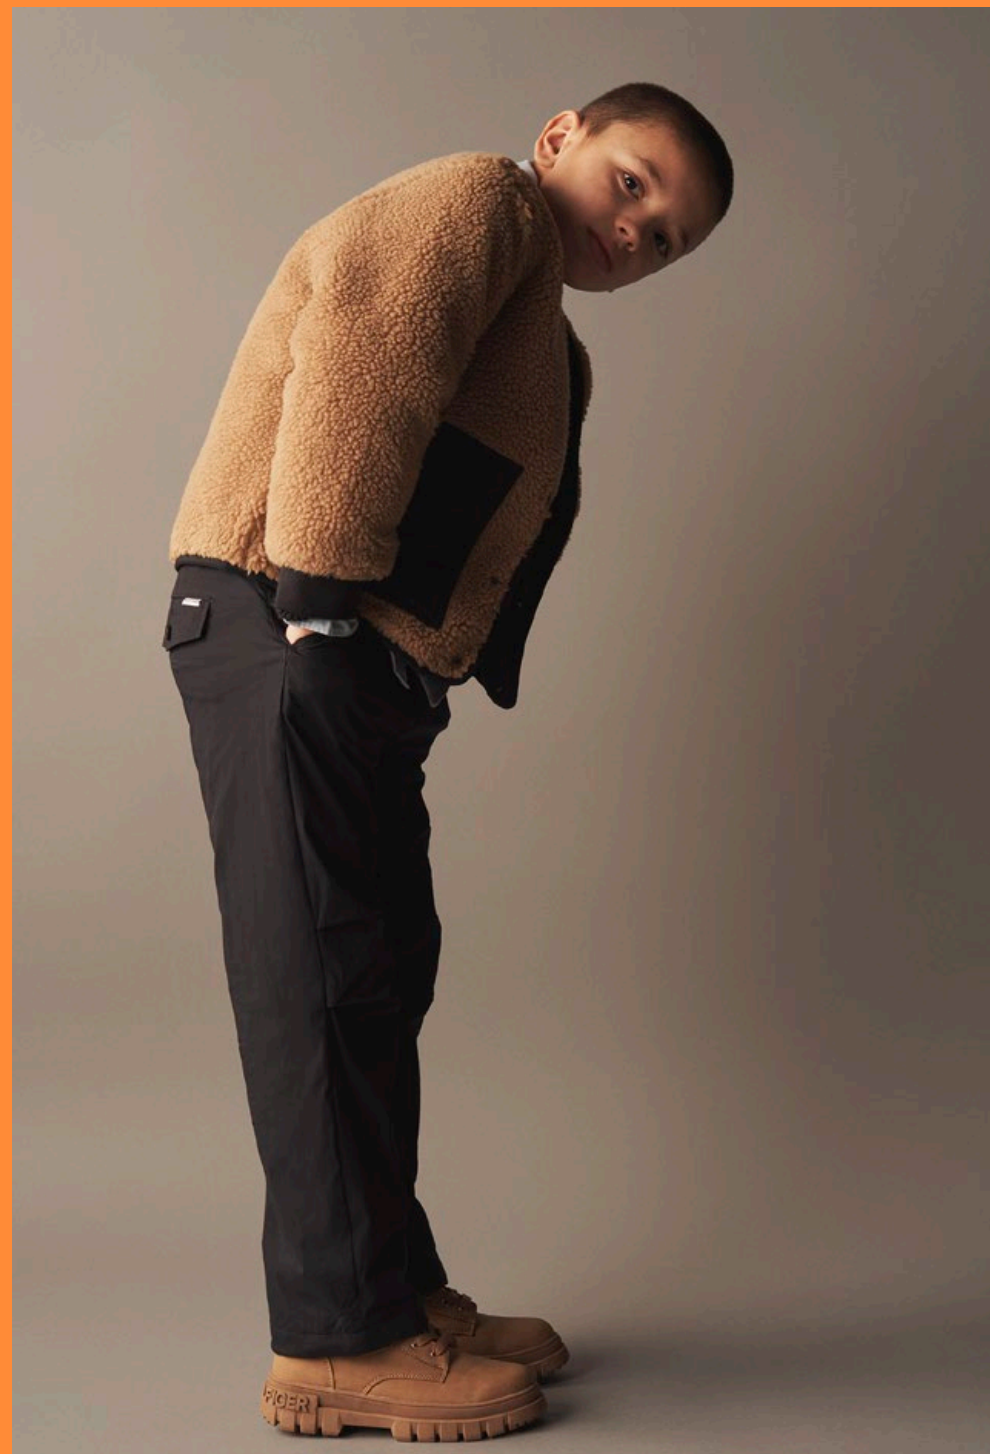

15

QUILTED PADDED BOMBER Classic Khaki | COLORBLOCK SWEATER Desert Sky |
REGULAR OXFORD SHIRT LONG SLEEVE Breezy Blue |
CARGO PULL ON COTTON PANTS Deep Rouge