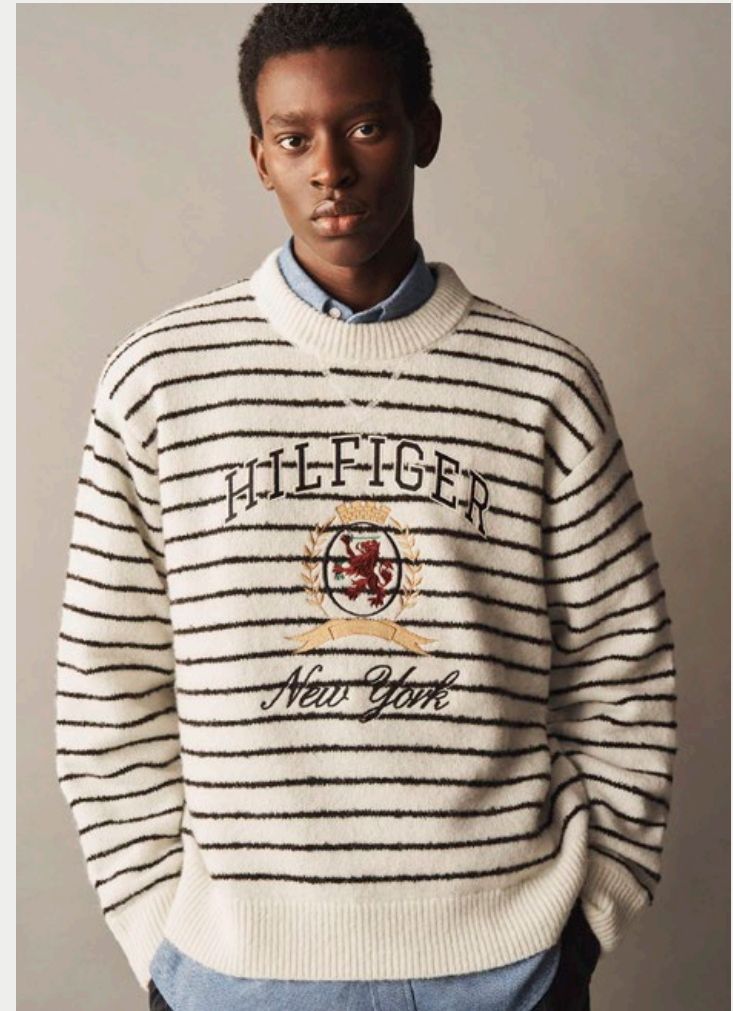

08 BRETON SWEATER Blue Stripe | CREST CLASSICS ARCHIVE OXFORD SHIRT Chambray Blue | PINSTRIPE TAILORED DRAWCORD PANTS Desert Sky | THUNIT PATENT LOAFER Black