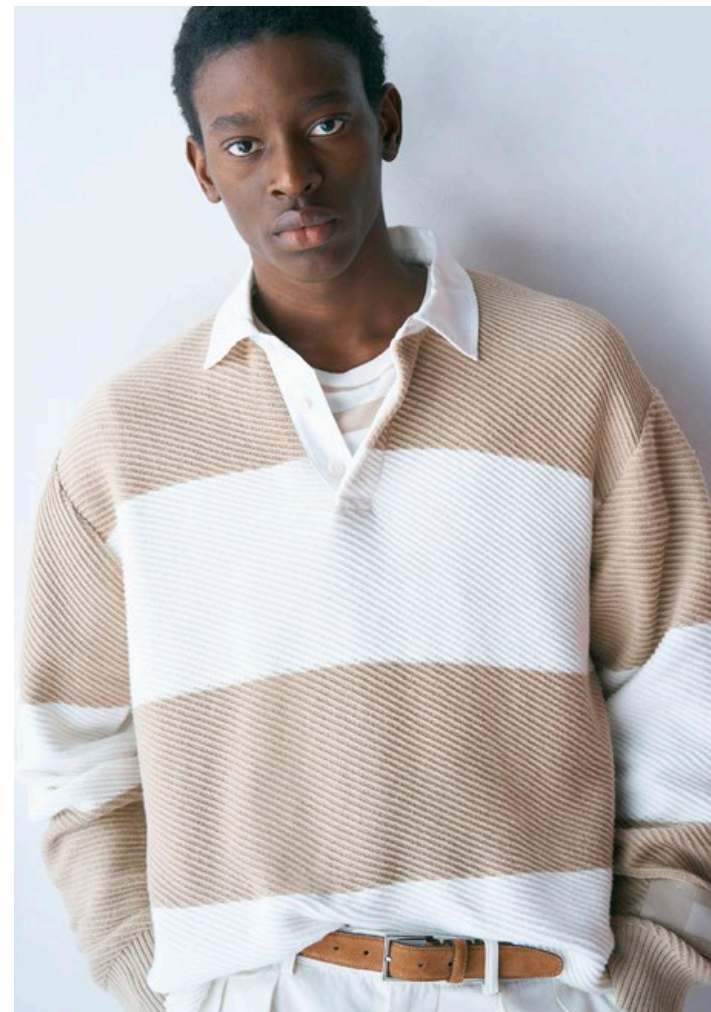

10 SAIL REGATTA JACKET Wedge Blue | KNITTED STRIPED RUGBY Sandalwood | ESSENTIALS SOLID POCKET TEE Ivory Petal | GREENWICH CLASSIC TWILL PANTS Ivory Silk | CHUNKY COTTON CREW NECK Ivory Petal | ESSENTIALS LEATHER BELT Cognac | ESSENTIALS WEEKENDER BAG Sandalwood | LOAFER SOFT NAPPA PLEATED TOE Black |