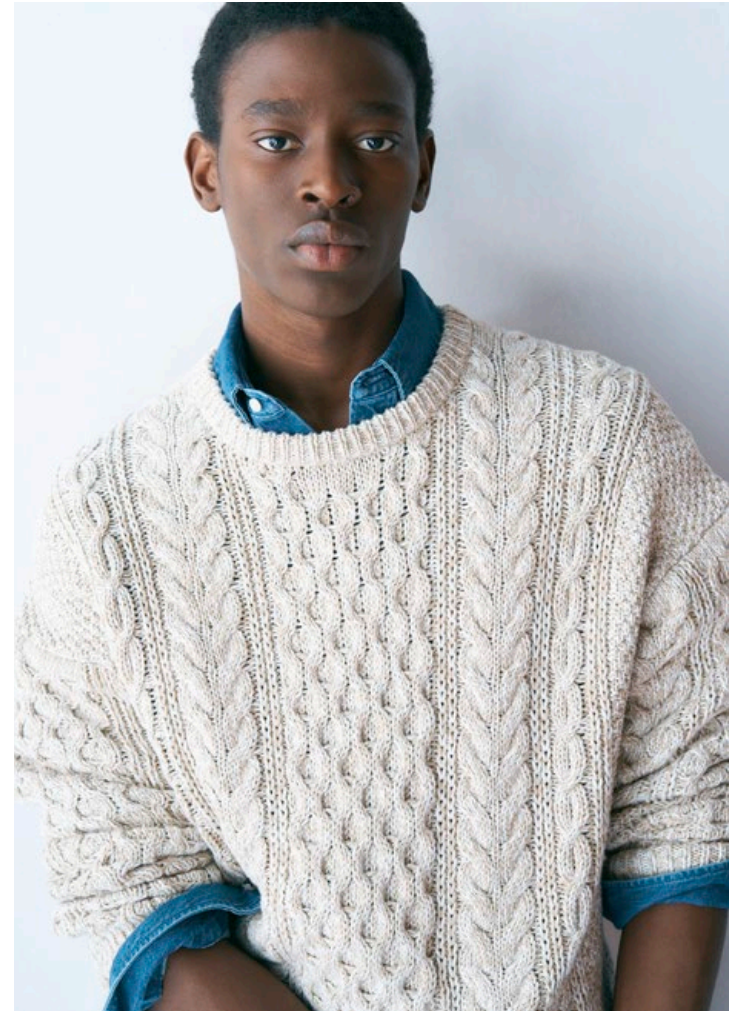

02 WOOL VARSITY JACKET Desert Sky | MOULINE ARAN CABLE CREW NECK Ivory Petal | DENIM SHIRT Dark Blue Denim | GREENWICH CLASSIC TWILL PANTS Ivory Silk | LOAFER SOFT NAPPA PLEATED TOE Black |